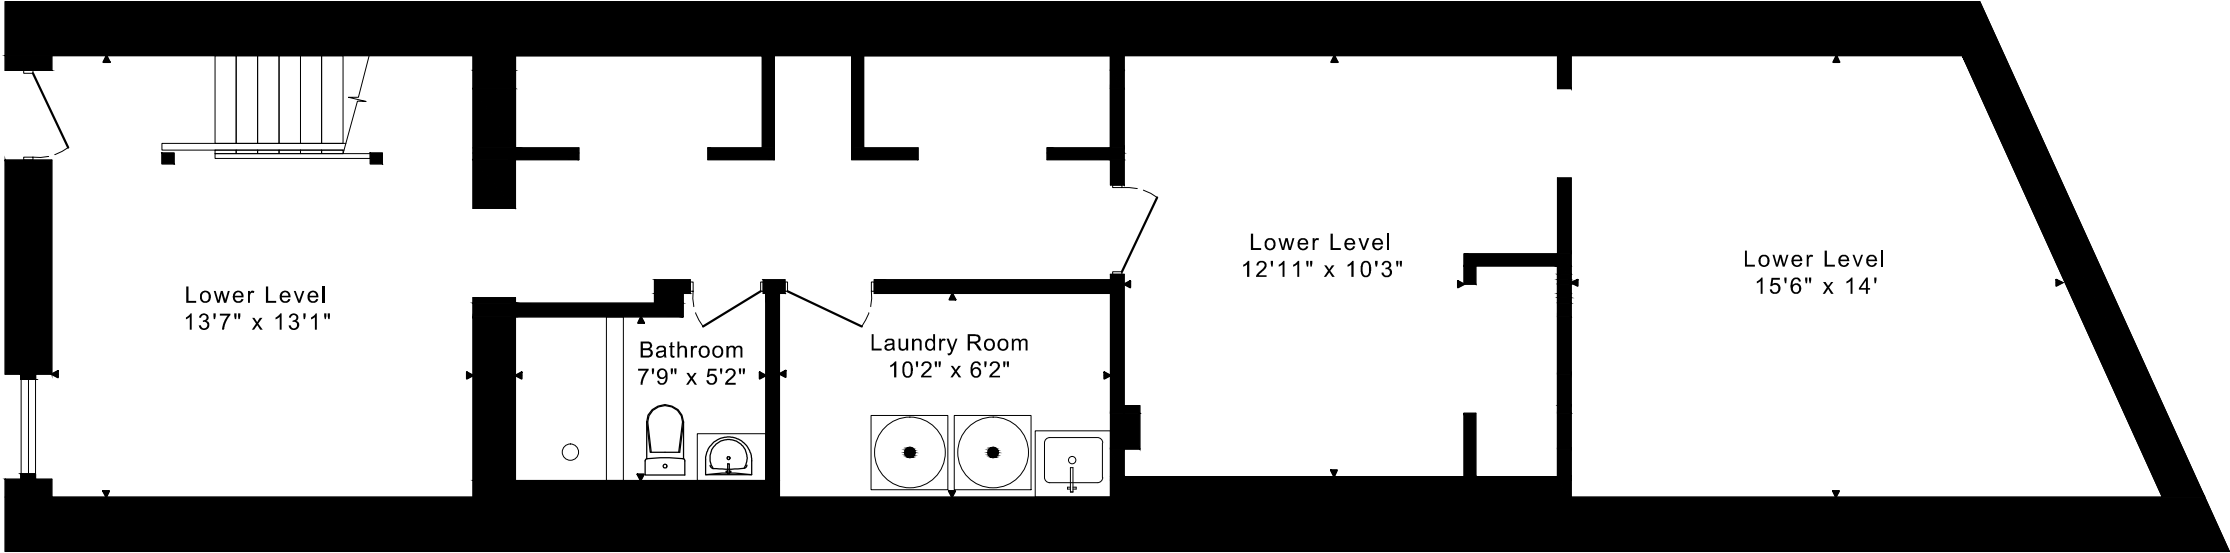

1567 KINGSTON ROAD FLOOR PLANS

MAIN FLOOR
1065 SQUARE FEET

LOWER FLOOR
1095 SQUARE FEET

1065 sq ft + 1095 sq ft
BELOW GRADE

CAPTURED ON: 3 AUG 2021
DIMENSIONS ARE APPROXIMATE AND SHOULD BE CONSIDERED
ILLUSTRATIVE ONLY.