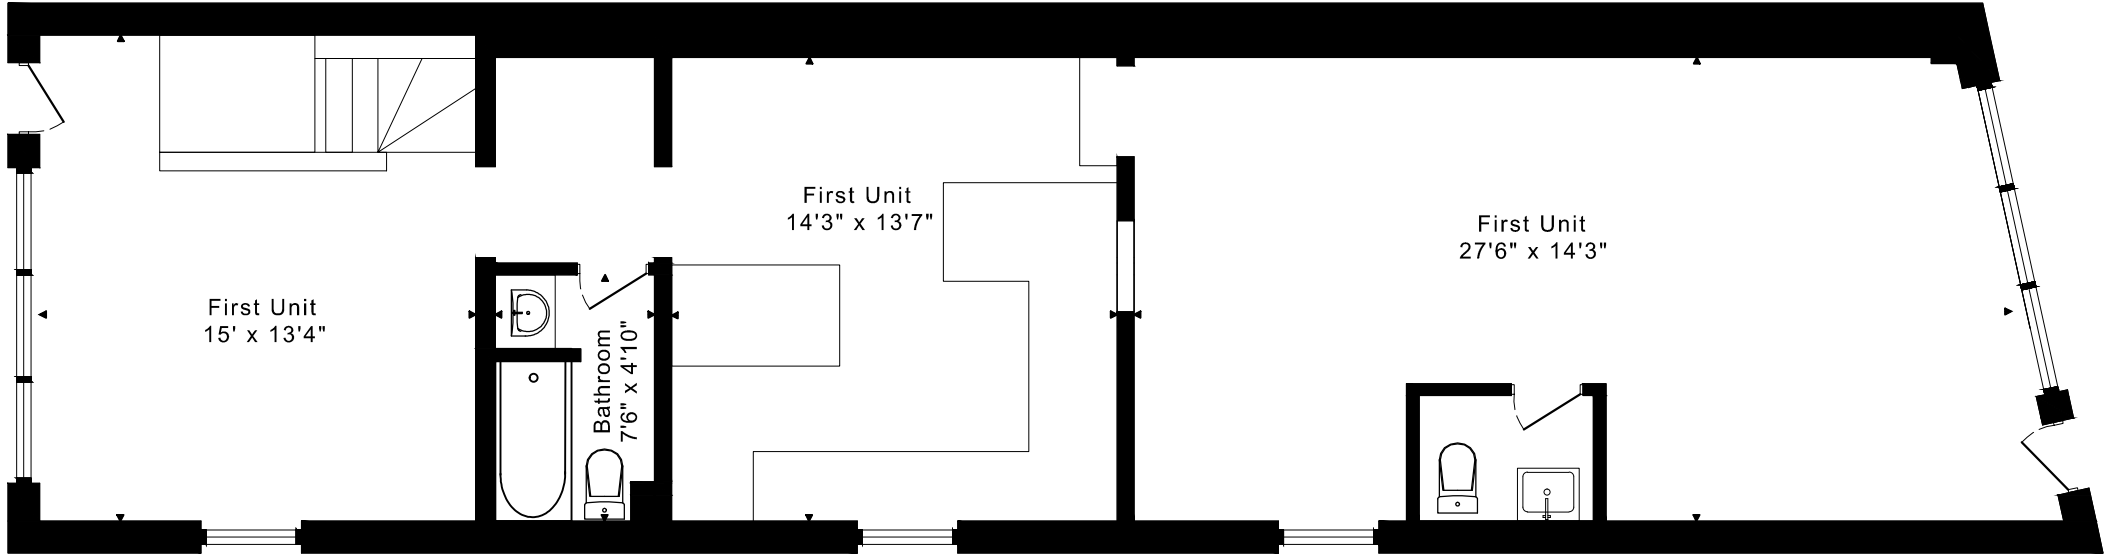

1567 KINGSTON ROAD FLOOR PLANS

MAIN FLOOR
1065 SQUARE FEET

LOWER FLOOR
1095 SQUARE FEET

1065 sq ft + 1095 sq ft
BELOW GRADE

CAPTURED ON: 3 AUG 2021
DIMENSIONS ARE APPROXIMATE AND SHOULD BE CONSIDERED
ILLUSTRATIVE ONLY.